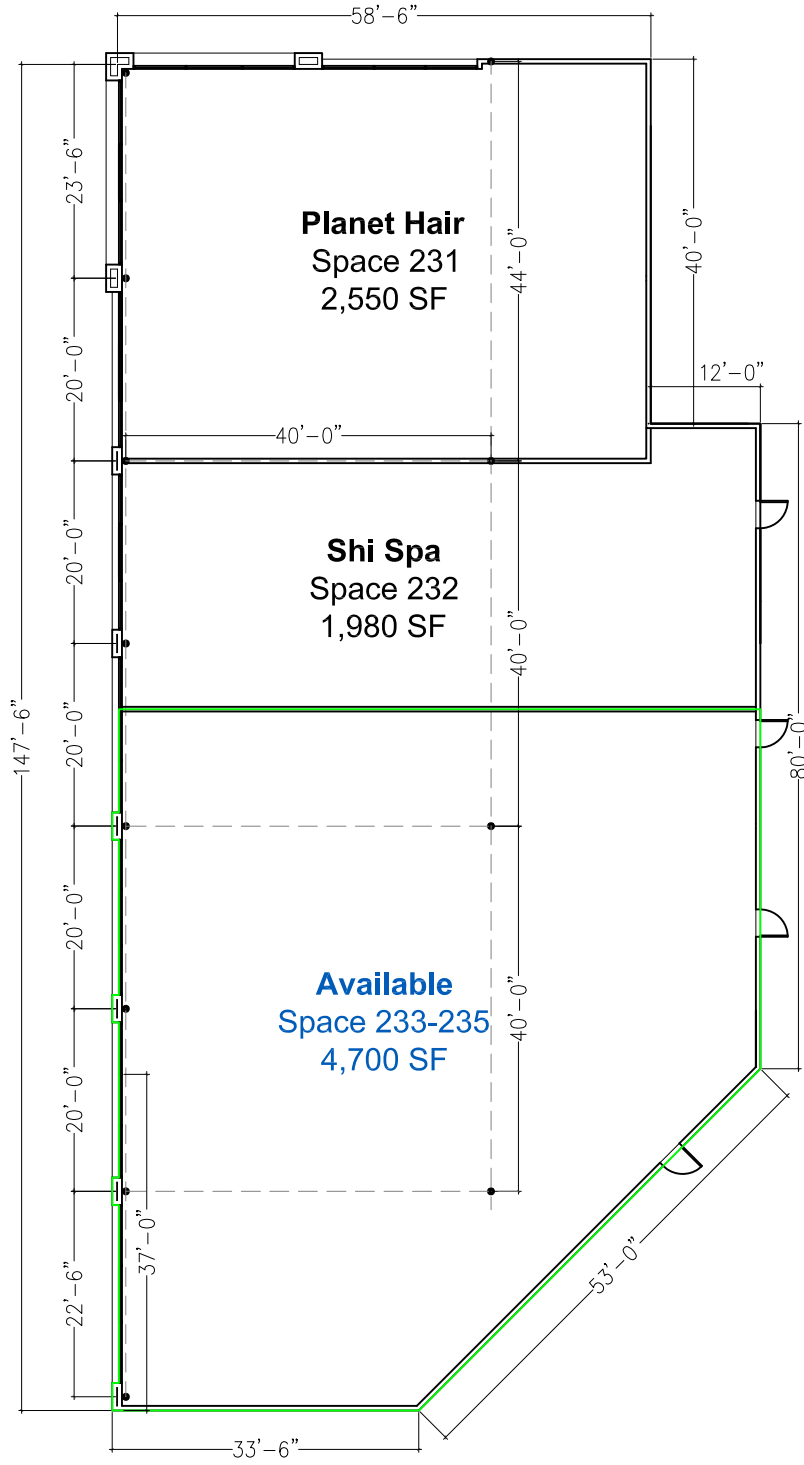

# No. 6

BUILDING 230

THE SHOPS AT RIVER PARK

12.2.2010

**AVAILABLE SPACES 233-235**