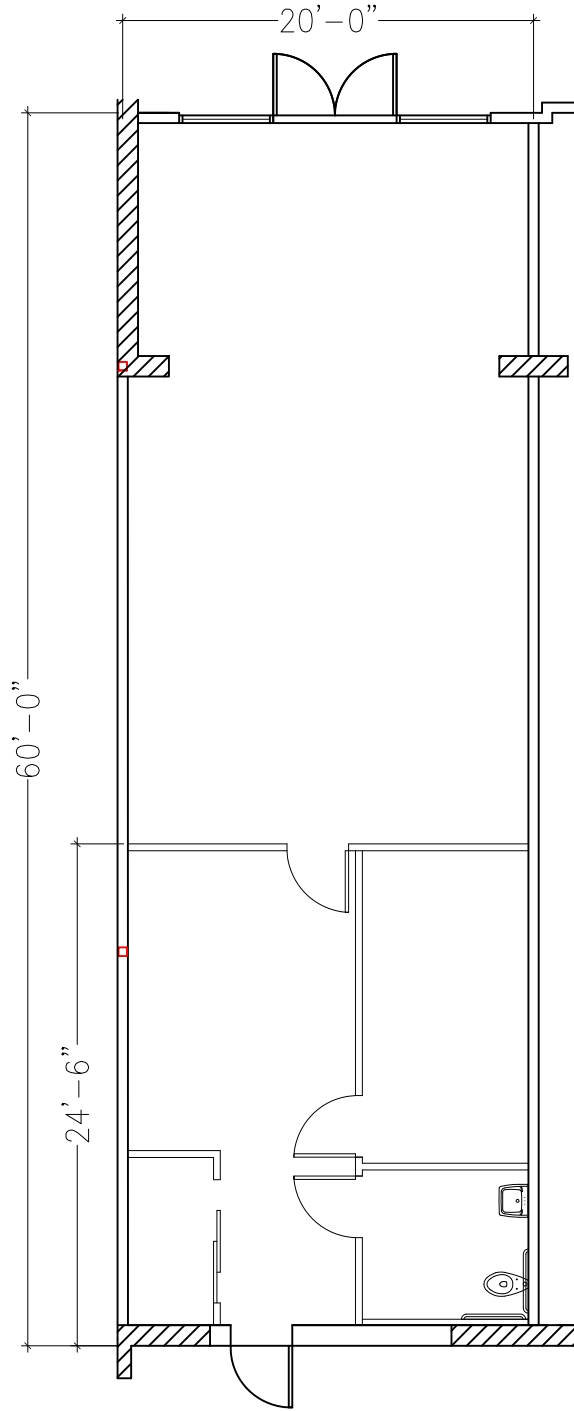

No. 8

1,200 SF

AVAILABLE SPACE 340

SPACE 340

THE SHOPS AT RIVER PARK

8.30.2011