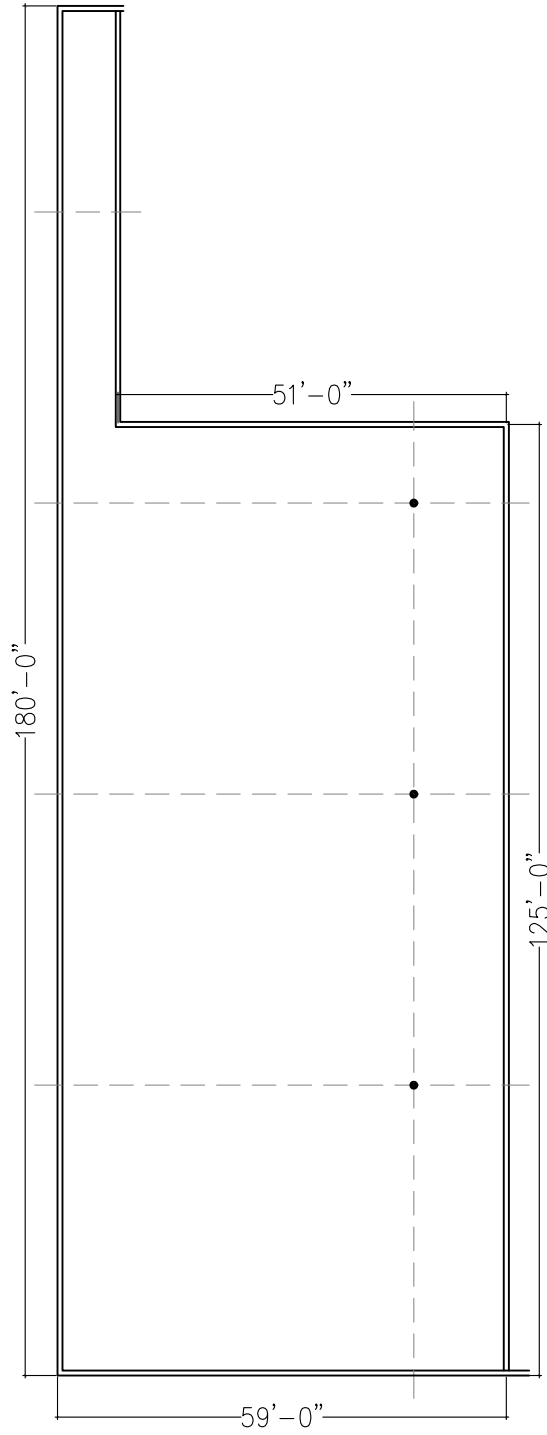

No. 1

7,813 SF

AVAILABLE 7560 N. BLACKSTONE

1.6.2012

MARKETPLACE AT RIVER PARK

7560 N. BLACKSTONE